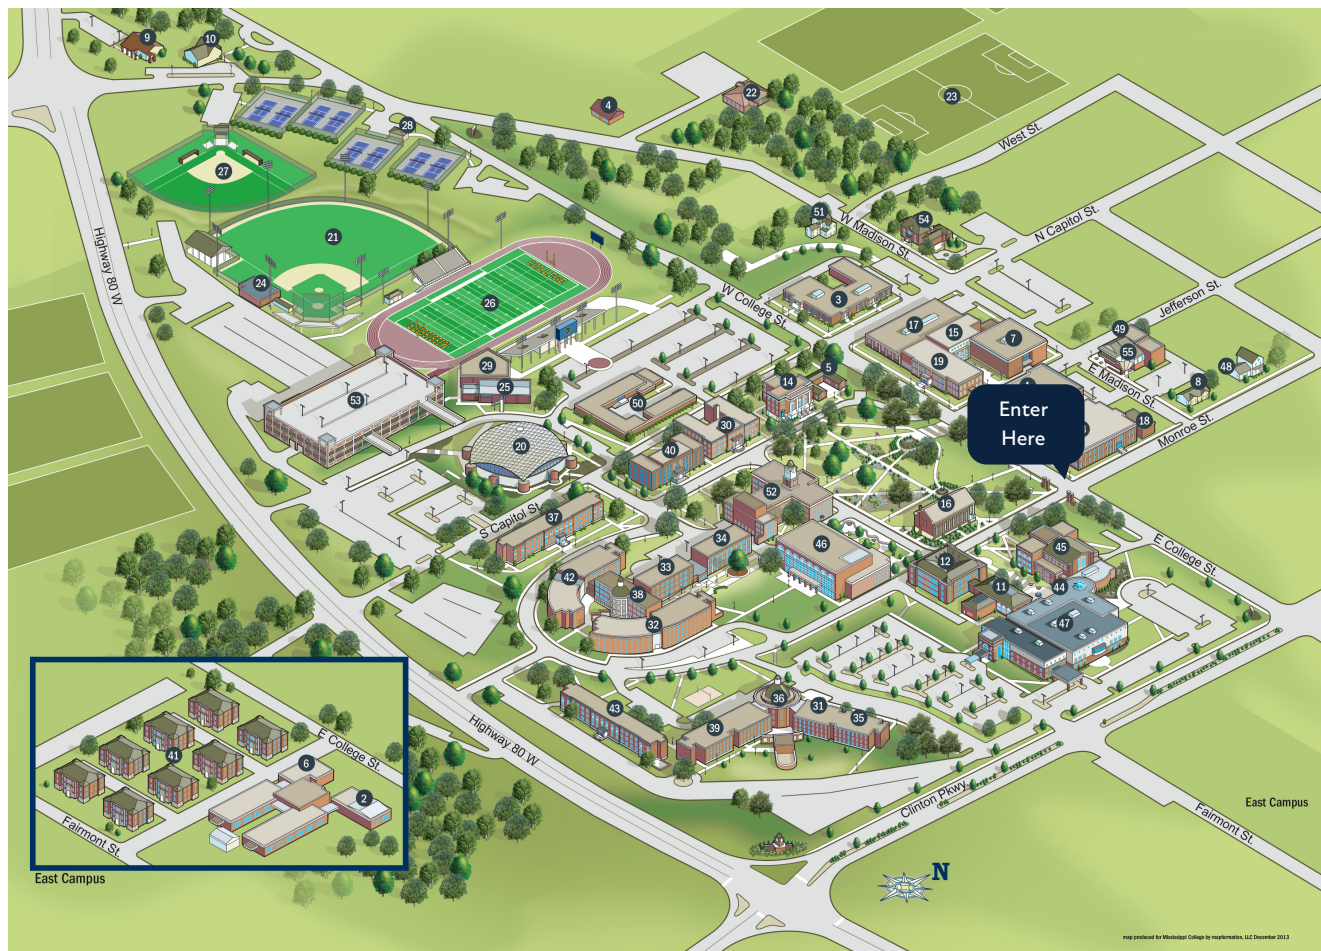

GETTING TO MISSISSIPPI COLLEGE ORIENTATION

Search us on Google Maps or Waze:

100 NELSON DRIVE
CLINTON, MS 39056

Enter campus from College Street. Orientation Leaders will guide you to the parking area.

Once you have parked, Orientation Leaders will guide you to the registration area.

We cannot wait to have you on campus!

Orientation