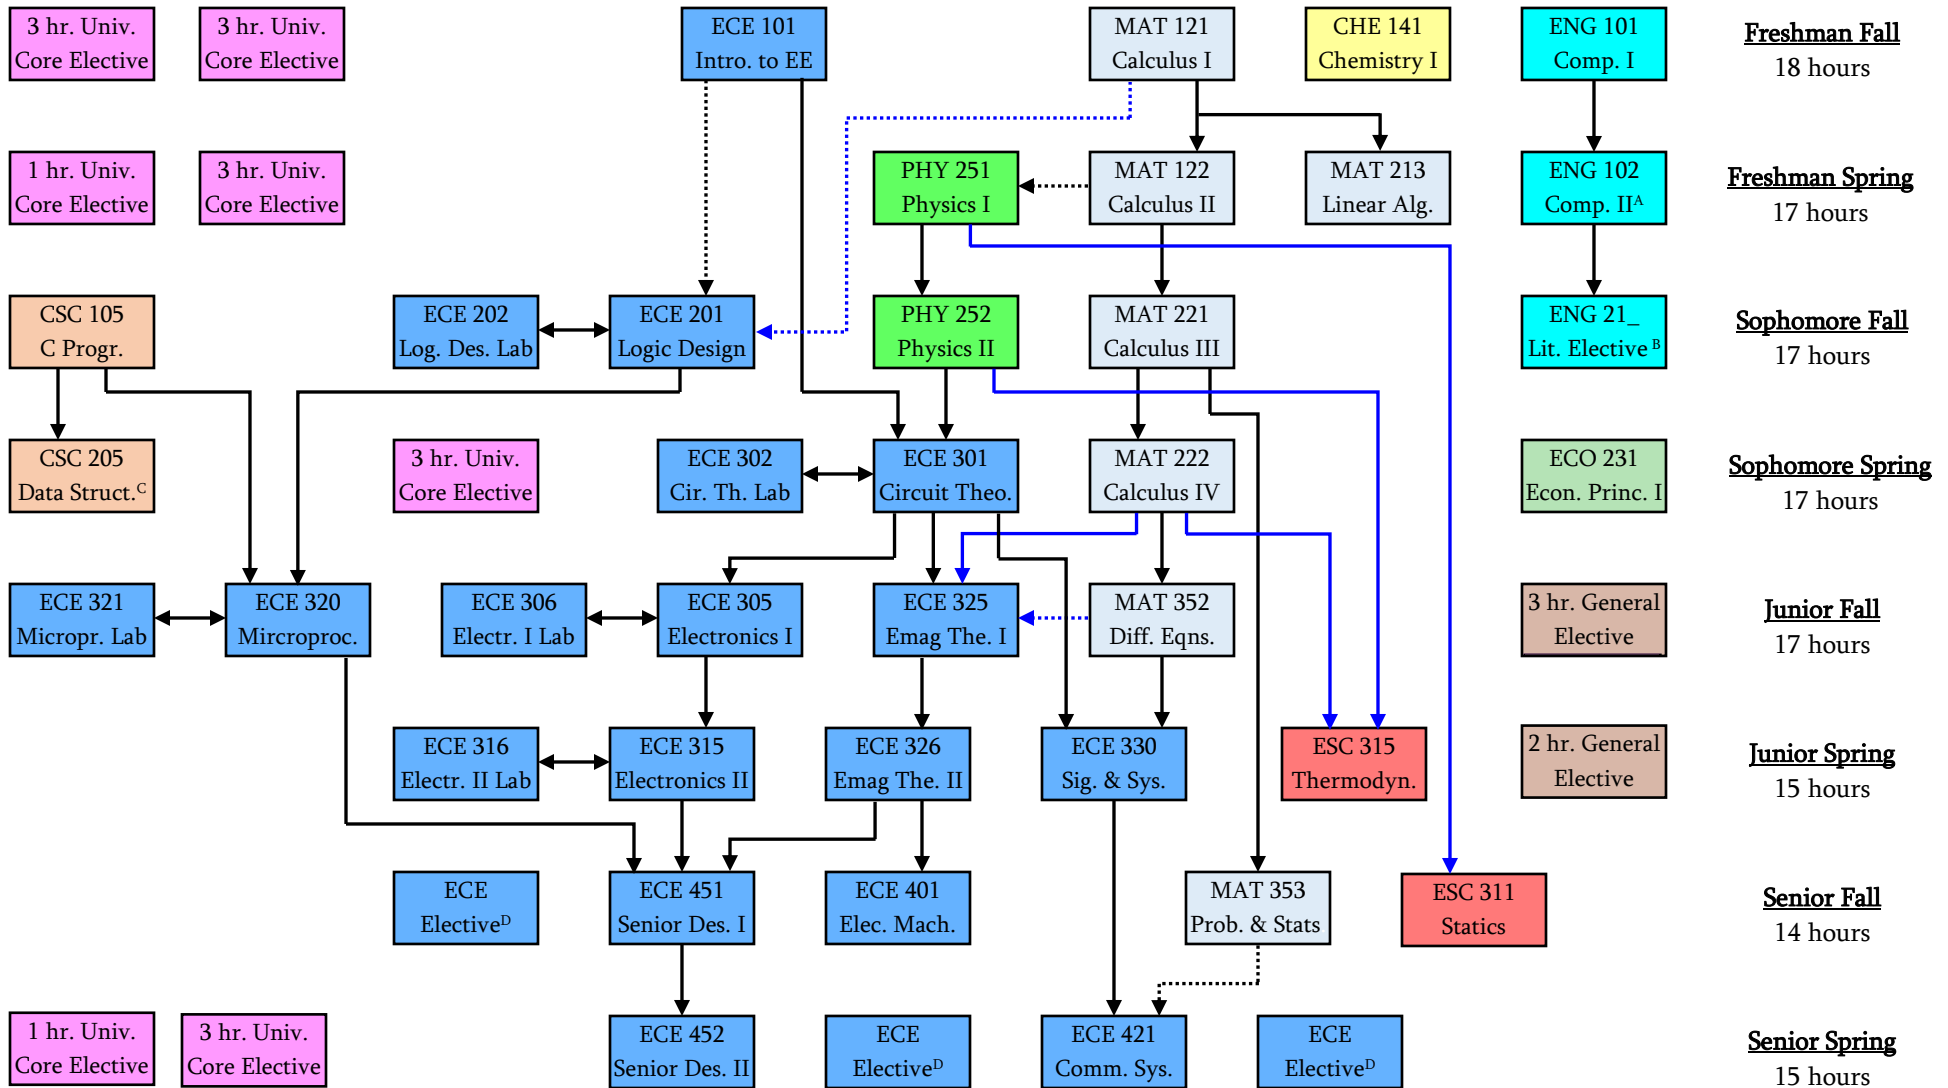

# 2021-2022 Electrical Engineering Flowchart

<sup>A</sup>Must also enroll in ENG 099 Writing Proficiency Exam when registering for ENG 102

<sup>B</sup>Select either ENG 211, 212, or 213

<sup>C</sup>Can also elect to take ESC 205 Computational Tools or PHY 313 Optics. See the university catalog for prerequisites.

<sup>D</sup>Select any 400-level ECE course with the exception of ECE 401, 421, 451, and 452. At least one must be from ECE 431, 433, or 435

- Prerequisite course
- ↔ Co-requisite course
- ⋯→ Prerequisite or co-requisite course

Students are also required to complete Chapel requirements based on their classification at the time of enrollment. See the University Catalog for more details.